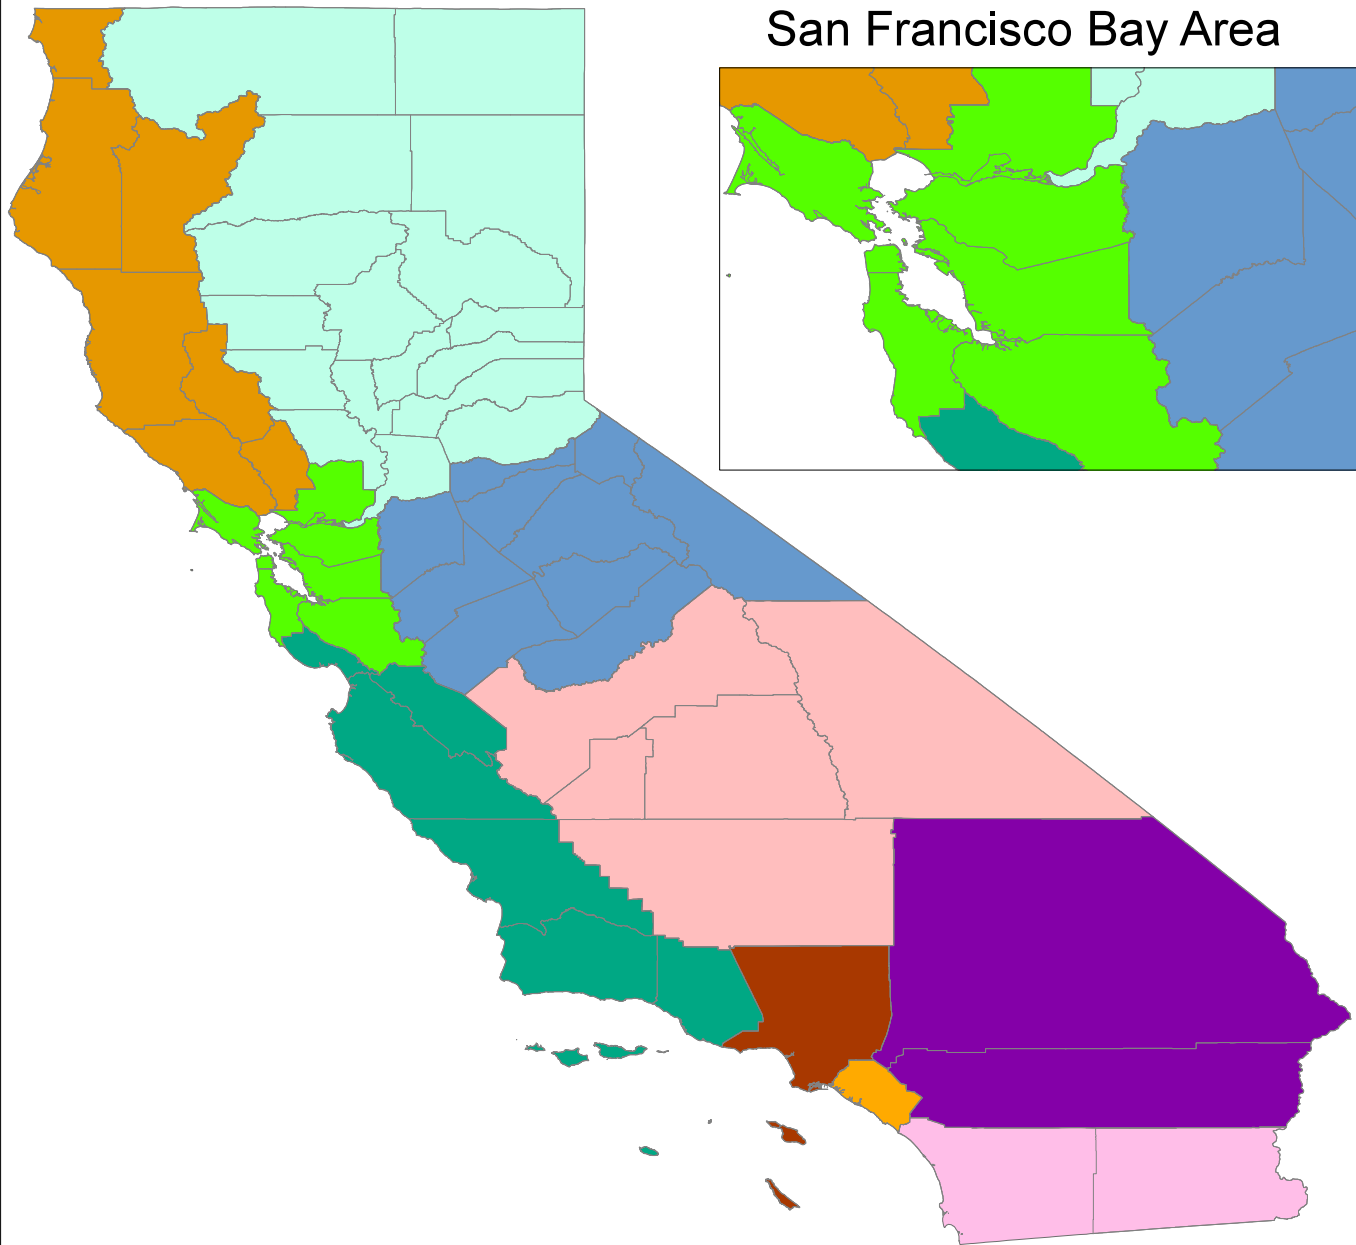

# Census 2020 Regions

## San Francisco Bay Area

### Region number and description

- 1 - Superior California
- 2 - North Coast
- 3 - San Francisco Bay Area
- 4 - Northern San Joaquin Valley
- 5 - Central Coast
- 6 - Southern San Joaquin Valley
- 7 - Inland Empire
- 8 - Los Angeles County
- 9 - Orange County
- 10 - San Diego - Imperial

## South Coast