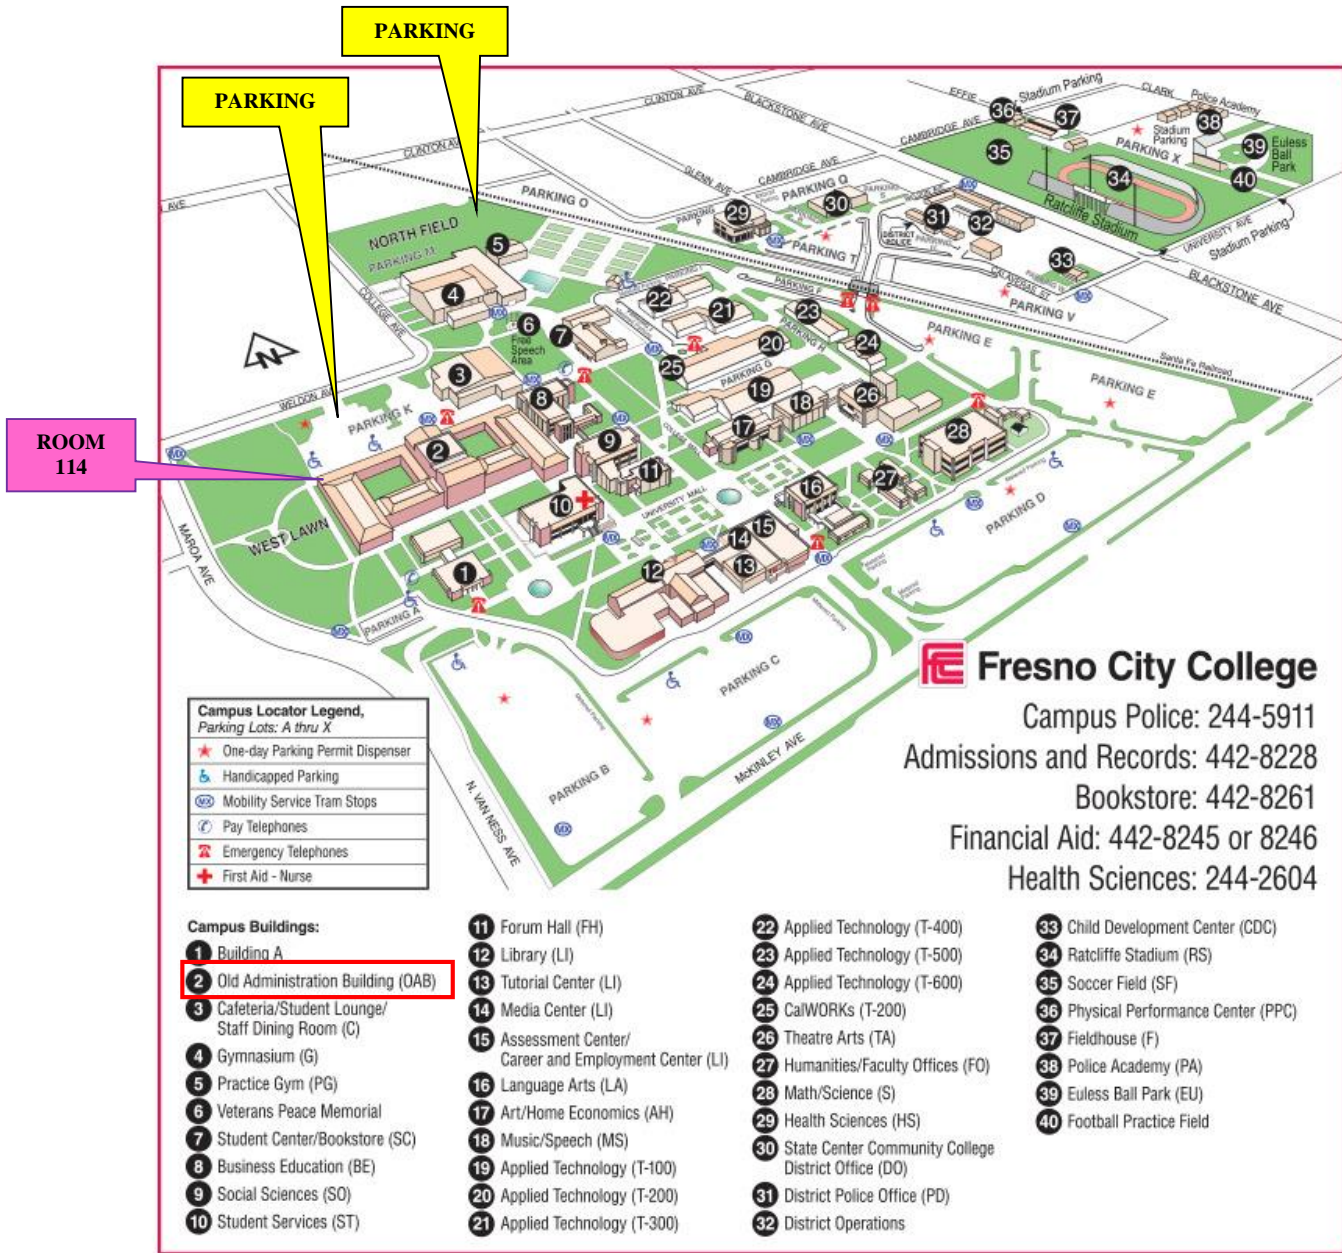

FRESNO CITY COLLEGE
 1101 East University Avenue
 Fresno, CA 93741

Waived-Fee parking available in Parking Lot K and Lot M ("North Field"). Street Parking also available on edges of campus on the campus-side of the street. Do not park on the residential side of the street.