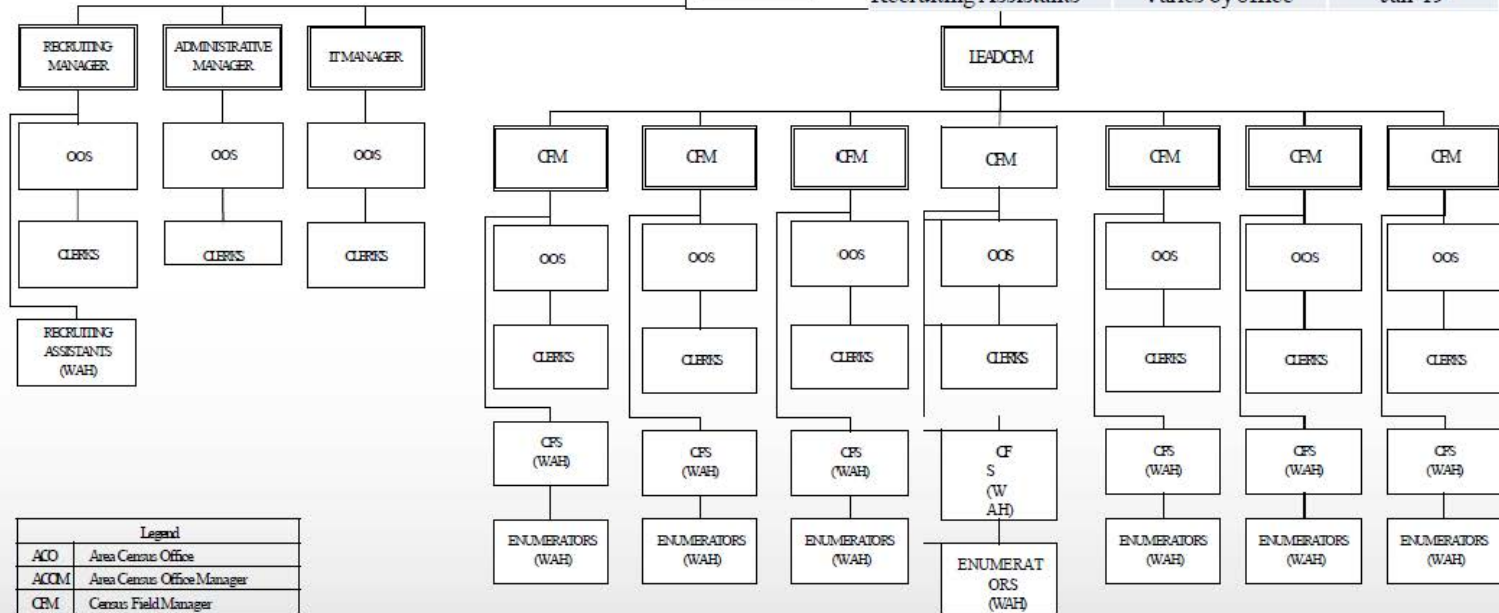

Area Census Offices (ACOs): Leasing Status

- Wave One: Opening January to March 2019
- Overseeing Address Canvassing Operation

Offices:	Address:	Area of Coverage:
Bakersfield	5060 California Ave. Bakersfield, CA93309	Inland: Kern County to Siskiyou and Modoc Counties
Oakland	7901 Oakport St. Oakland, CA94621	Coastal: Monterey County to Del Norte County
Van Nuys	6300 Canoga Ave. Woodland Hills, CA91367	Los Angeles County
Riverside	1605 Spruce St. Riverside, CA92507	Imperial, Orange, Riverside, San Bernardino, San Diego Counties

2020 CENSUS Area Census Office Organization

As of 2/7/2018

NOTE: Positions subject to change and the number of CFMs per ACO will vary.

Position	Count	Start Date
Recruiting Manager	1 per office	Aug-18
IT Manager	1 per office	Dec-18
Remaining Managers	Varies by office	Jan-19
Recruiting Assistants	Varies by office	Jan-19

ACOM

ADMINISTRATIVE ASSISTANT

Legend	
ACO	Area Census Office
ACOM	Area Census Office Manager
CFM	Census Field Manager
CFS	Census Field Supervisor
IT	Information Technology
OOS	Office Operations Supervisor
WAH	Work at Home